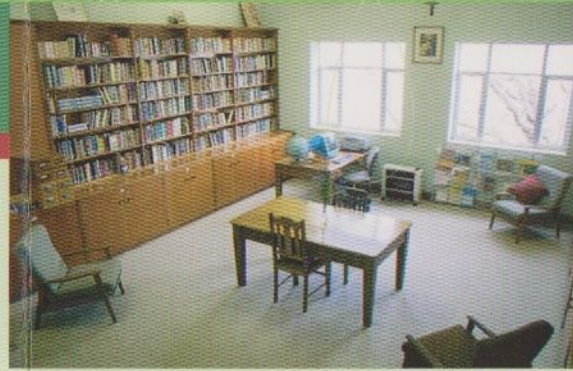

Accommodation

Hartzer Park offers a variety of accommodation.

Our single rooms whilst simple are immaculately clean and very comfortable. Two twin rooms are available. Shared bathrooms are offered for single and twin rooms.

Two self contained units are available both with private bathrooms.

The White House is a separate two storey three bedroom historical property built in 1880 and modernised. It is suitable for single accommodation for a time of extended retreat.