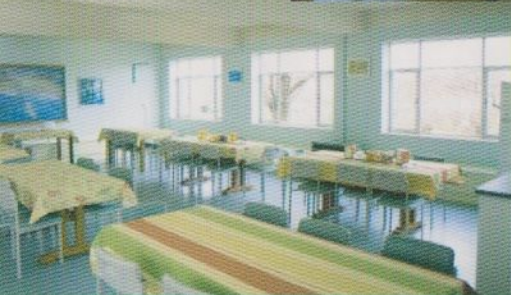

Accommodation

Hartzer Park offers a variety of accommodation.

Our single rooms whilst simple are immaculately clean and very comfortable. Two twin rooms are available. Shared bathrooms are offered for single and twin rooms.