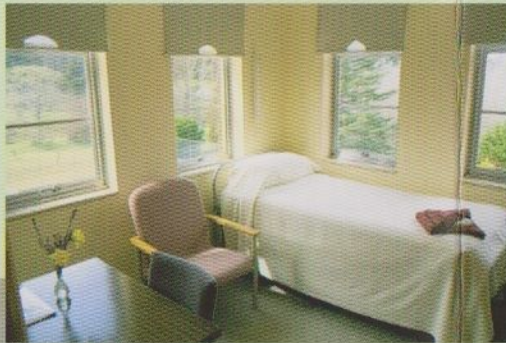

Accommodation

Hartzer Park offers a variety of accommodation.

Our single rooms whilst simple are immaculately clean and very comfortable. Two twin rooms are available. Shared bathrooms are offered for single and twin rooms.

Two self contained units are available both with private bathrooms.

The White House is a separate two storey three bedroom historical property built in 1880 and modernised. It is suitable for single accommodation for a time of extended retreat.