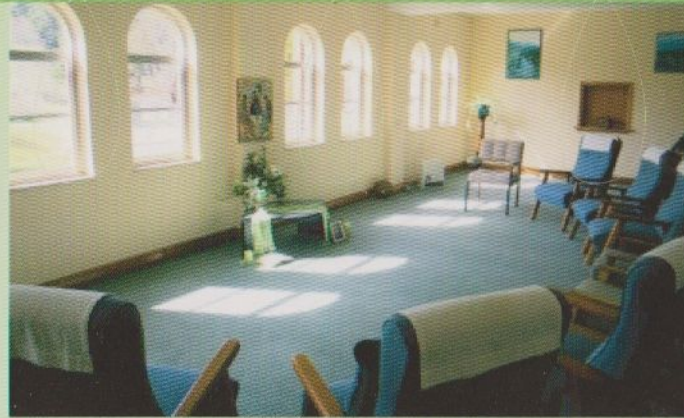

beauty

Hartzer Park

Conference & Retreat Centre

Eridge Park Road (PO Box 116)
Bowral NSW 2576
Phone: (02) 4861 3223
Fax: (02) 4862 1872
email: hartzprk@bigpond.net.au
web: <http://hartzerpark.port5.com>

southern highlands